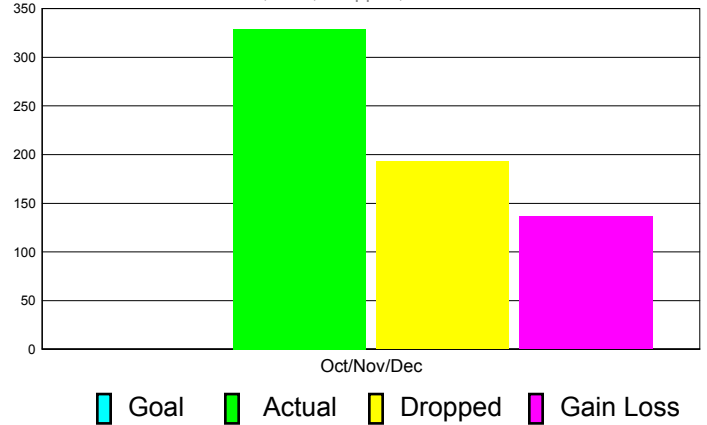

Membership Results 2011-2012

Goal, New, Dropped, Gain/Loss