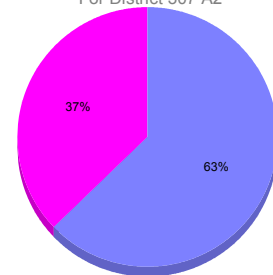

Membership Results 2011-2012

Goal, New, Dropped, Gain/Loss

Comparison of Membership Gain/Loss

Current Year Compared to the Previous Year

Gender Comparison 2010-2011

For District 307 A2

Oct/Nov/Dec

■ Male ■ Female