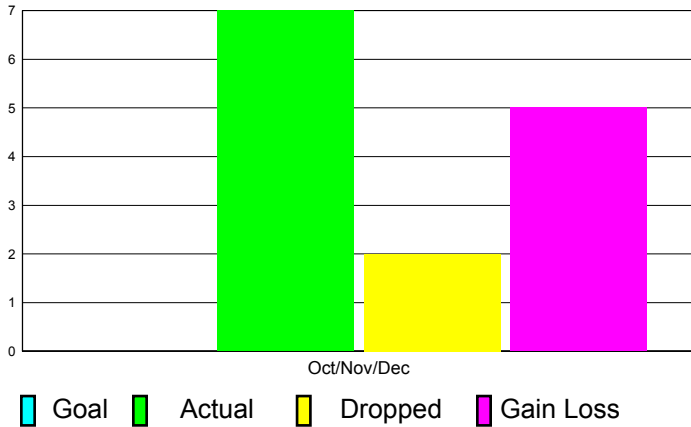

GMT Reports for District (or Undistricted) **District 307 A2**

GMT: Doctor DATUK K NAGARATN. Location: INDONESIA

GMT CA: 7

CLUBS

**Club Results
2011-2012**

**Clubs
2010-2011**

Month	New Club Goal	Actual New Clubs	Actual Dropped Clubs	Gain/Loss of Clubs	Gain/Loss of Clubs
Oct/Nov/Dec	0	7	2	5	-2
Totals	0	7	2	5	-2

Club Results 2011-2012

Goal, New, Dropped, Gain/Loss

Comparison of Club Gain/Loss

Current Year Compared to the Previous Year

YTD Status Quo Clubs 2010-2011

Status Quo Clubs Compared to Status Quo Members

MEMBERSHIP