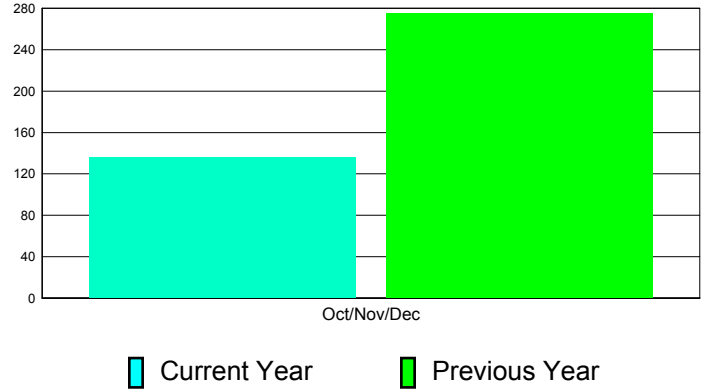

Comparison of Membership Gain/Loss

Current Year Compared to the Previous Year