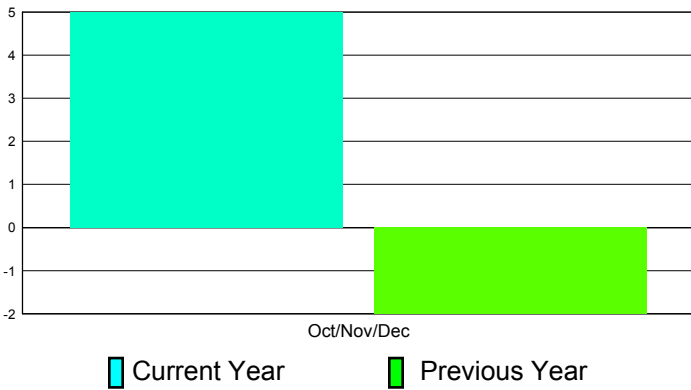

GMT Reports for District (or Undistricted) **District 307 A2**

GMT: Doctor DATUK K NAGARATN. Location: INDONESIA

GMT CA: 7

CLUBS

**Club Results
2011-2012**

**Clubs
2010-2011**

Month	New Club Goal	Actual New Clubs	Actual Dropped Clubs	Gain/Loss of Clubs	Gain/Loss of Clubs
Oct/Nov/Dec	0	7	2	5	-2
Totals	0	7	2	5	-2

Club Results 2011-2012

Goal, New, Dropped, Gain/Loss

Comparison of Club Gain/Loss

Current Year Compared to the Previous Year

YTD Status Quo Clubs 2010-2011

Status Quo Clubs Compared to Status Quo Members

MEMBERSHIP